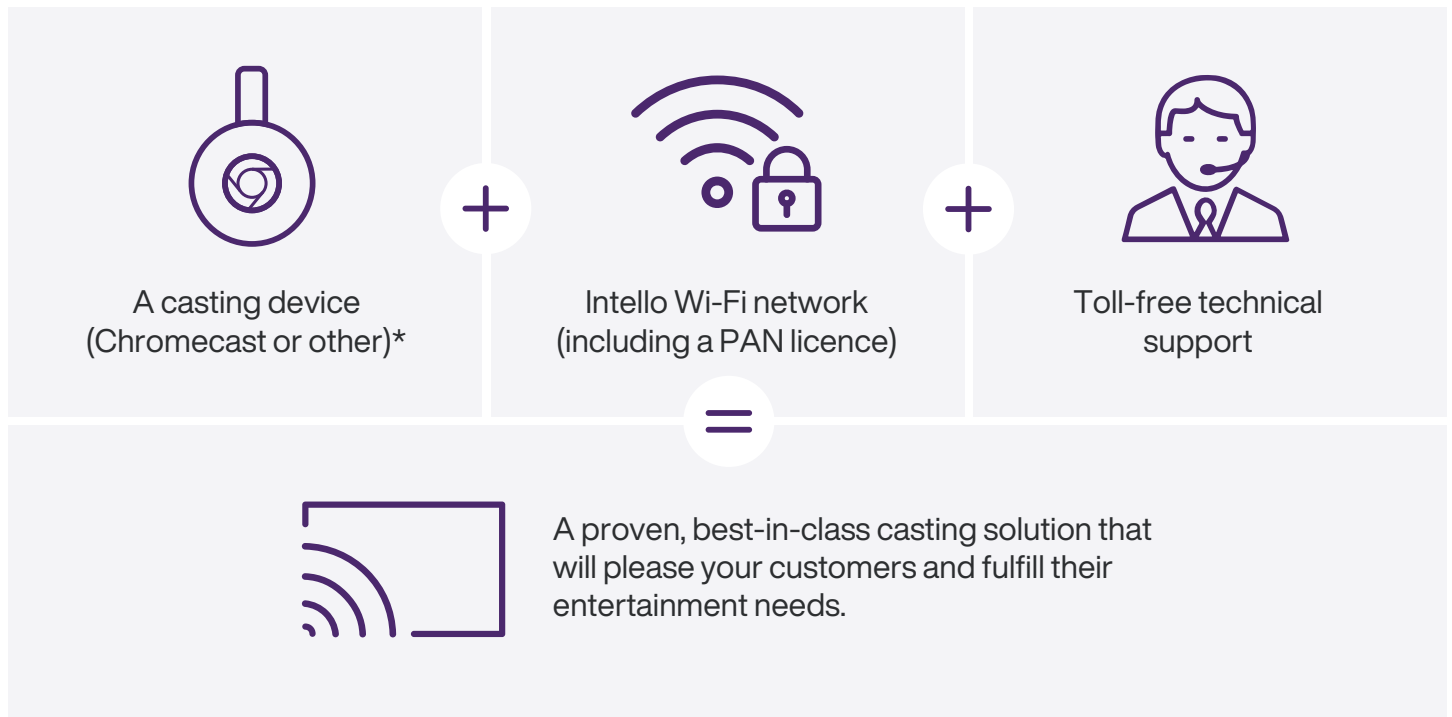

Best-in-class casting solution

Cast content from over 300 Google Cast** compatible apps including movies, TV shows, music and games.