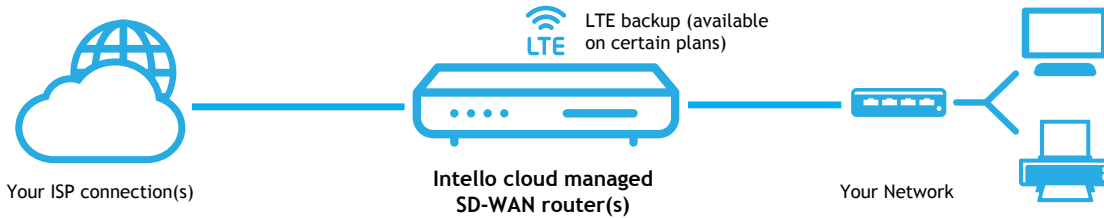

* For fully automated redundancy, specific ISP configurations and 2 additional dedicated layer 2 switches are required. Otherwise, secondary unit may be configured as a spare unit requiring manual intervention to activate